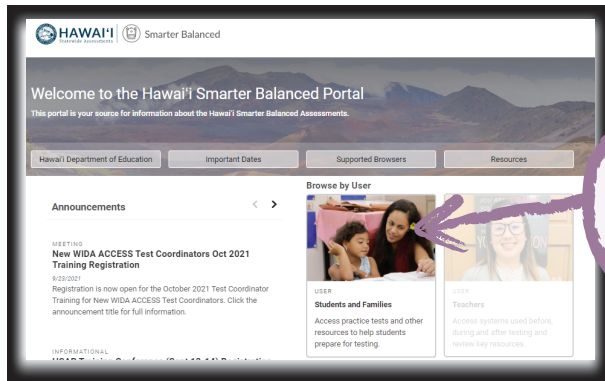

1 Open Chrome or Firefox and go to:
<https://smarterbalanced.alohahsap.org/>

2 Click Students and Families

3 Click Training & Practice Tests